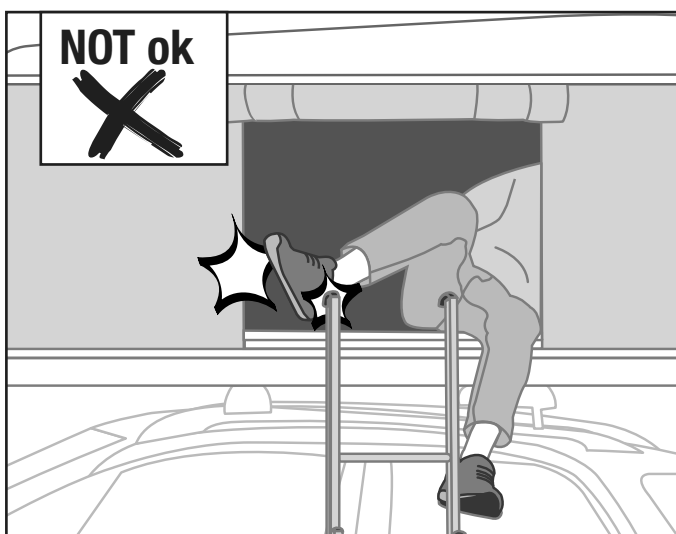

WARNINGS

Avvertenze • Avertissement • Warnungen

12

LOCK

UNLOCK

CLOSING

Chiusura • Fermeture • Schließung

13

18-20 cm

	MAGGIOLINA SMALL	MAGGIOLINA MEDIUM	MAGGIOLINA LARGE	MAGGIOLINA SMALL EXTRA LONG	MAGGIOLINA MEDIUM EXTRA LONG
Standard ladder	✓ ok	✓ ok	✓ ok	✓ ok	✓ ok
Ladder 4X4	✗ NOT ok	✗ NOT ok	✗ NOT ok	✓ ok	✓ ok
Extra Long ladder	✗ NOT ok	✗ NOT ok	✗ NOT ok	✓ ok	✓ ok