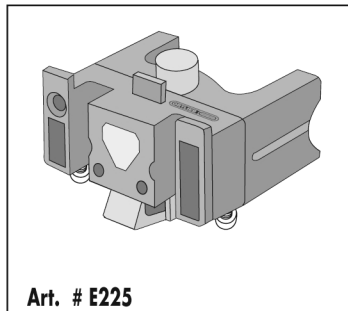

! MOUNTING-SET REQUIRED

HANDLEBAR MOUNTING-SET