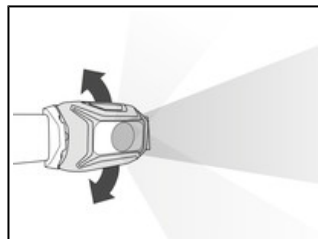

Universe	Sport
Type	Lighting
Category	New DISCOVER headlamps
Subcategory	New DISCOVER headlamps

hybrid
CONCEPT®

TIKKINA®

With 300 lumens of brightness and uniform, comfortable lighting, the TIKKINA® headlamp lights up your evenings under the stars! It's just as good for reading in your tent as it is for getting around the campsite or hiking. It's easy to use, with a single button and a symmetrical headband for adjusting the size. Compact and lightweight, it slides easily into your pocket or a backpack, so you can take it with you anywhere. TIKKINA® comes with 3 standard batteries and is also compatible with the CORE rechargeable battery, thanks to its HYBRID CONCEPT design.

Wide, uniform beam so you can comfortably see up-close or at your feet.

The plate allows you to easily orient the lamp in desired direction.

HYBRID CONCEPT design: TIKKINA® comes with 3 standard batteries and is also compatible with the CORE rechargeable battery. The headlamp automatically detects the energy source and adjusts lighting performance.

Short Description Compact, easy-to-use headlamp. 300 lumens

Selling Points

- Compact and lightweight: only 92 g
- Homogeneous and comfortable proximity lighting:
 - Wide, uniform beam so you can comfortably see up-close or at your feet
 - Three lighting levels: MAX BURN TIME, STANDARD (better power/burn time balance) and MAX POWER
- Easy to use:
 - Single button for quick and easy lighting level selection
 - Plate allows you to easily orient the lamp in desired direction
 - Detachable, washable headband that is symmetrical for easy adjustment
 - HYBRID CONCEPT design: TIKKINA® comes with 3 AAA/LR03 batteries and is also compatible with the CORE rechargeable battery (not included); it automatically detects the energy source and adjusts lighting performance
 - Compatible with the HELMET ADAPT and BIKE ADAPT 2 mounts, so you can fix the lamp on a variety of helmet types or a bicycle (1)