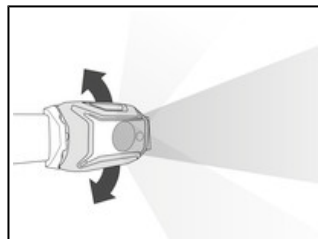

Wide, uniform beam so you can comfortably see up-close or at your feet.

The plate allows you to easily orient the lamp in desired direction.

HYBRID CONCEPT design: TIKKA® comes with 3 standard batteries and is also compatible with the CORE rechargeable battery. The headlamp automatically detects the energy source and adjusts lighting performance.