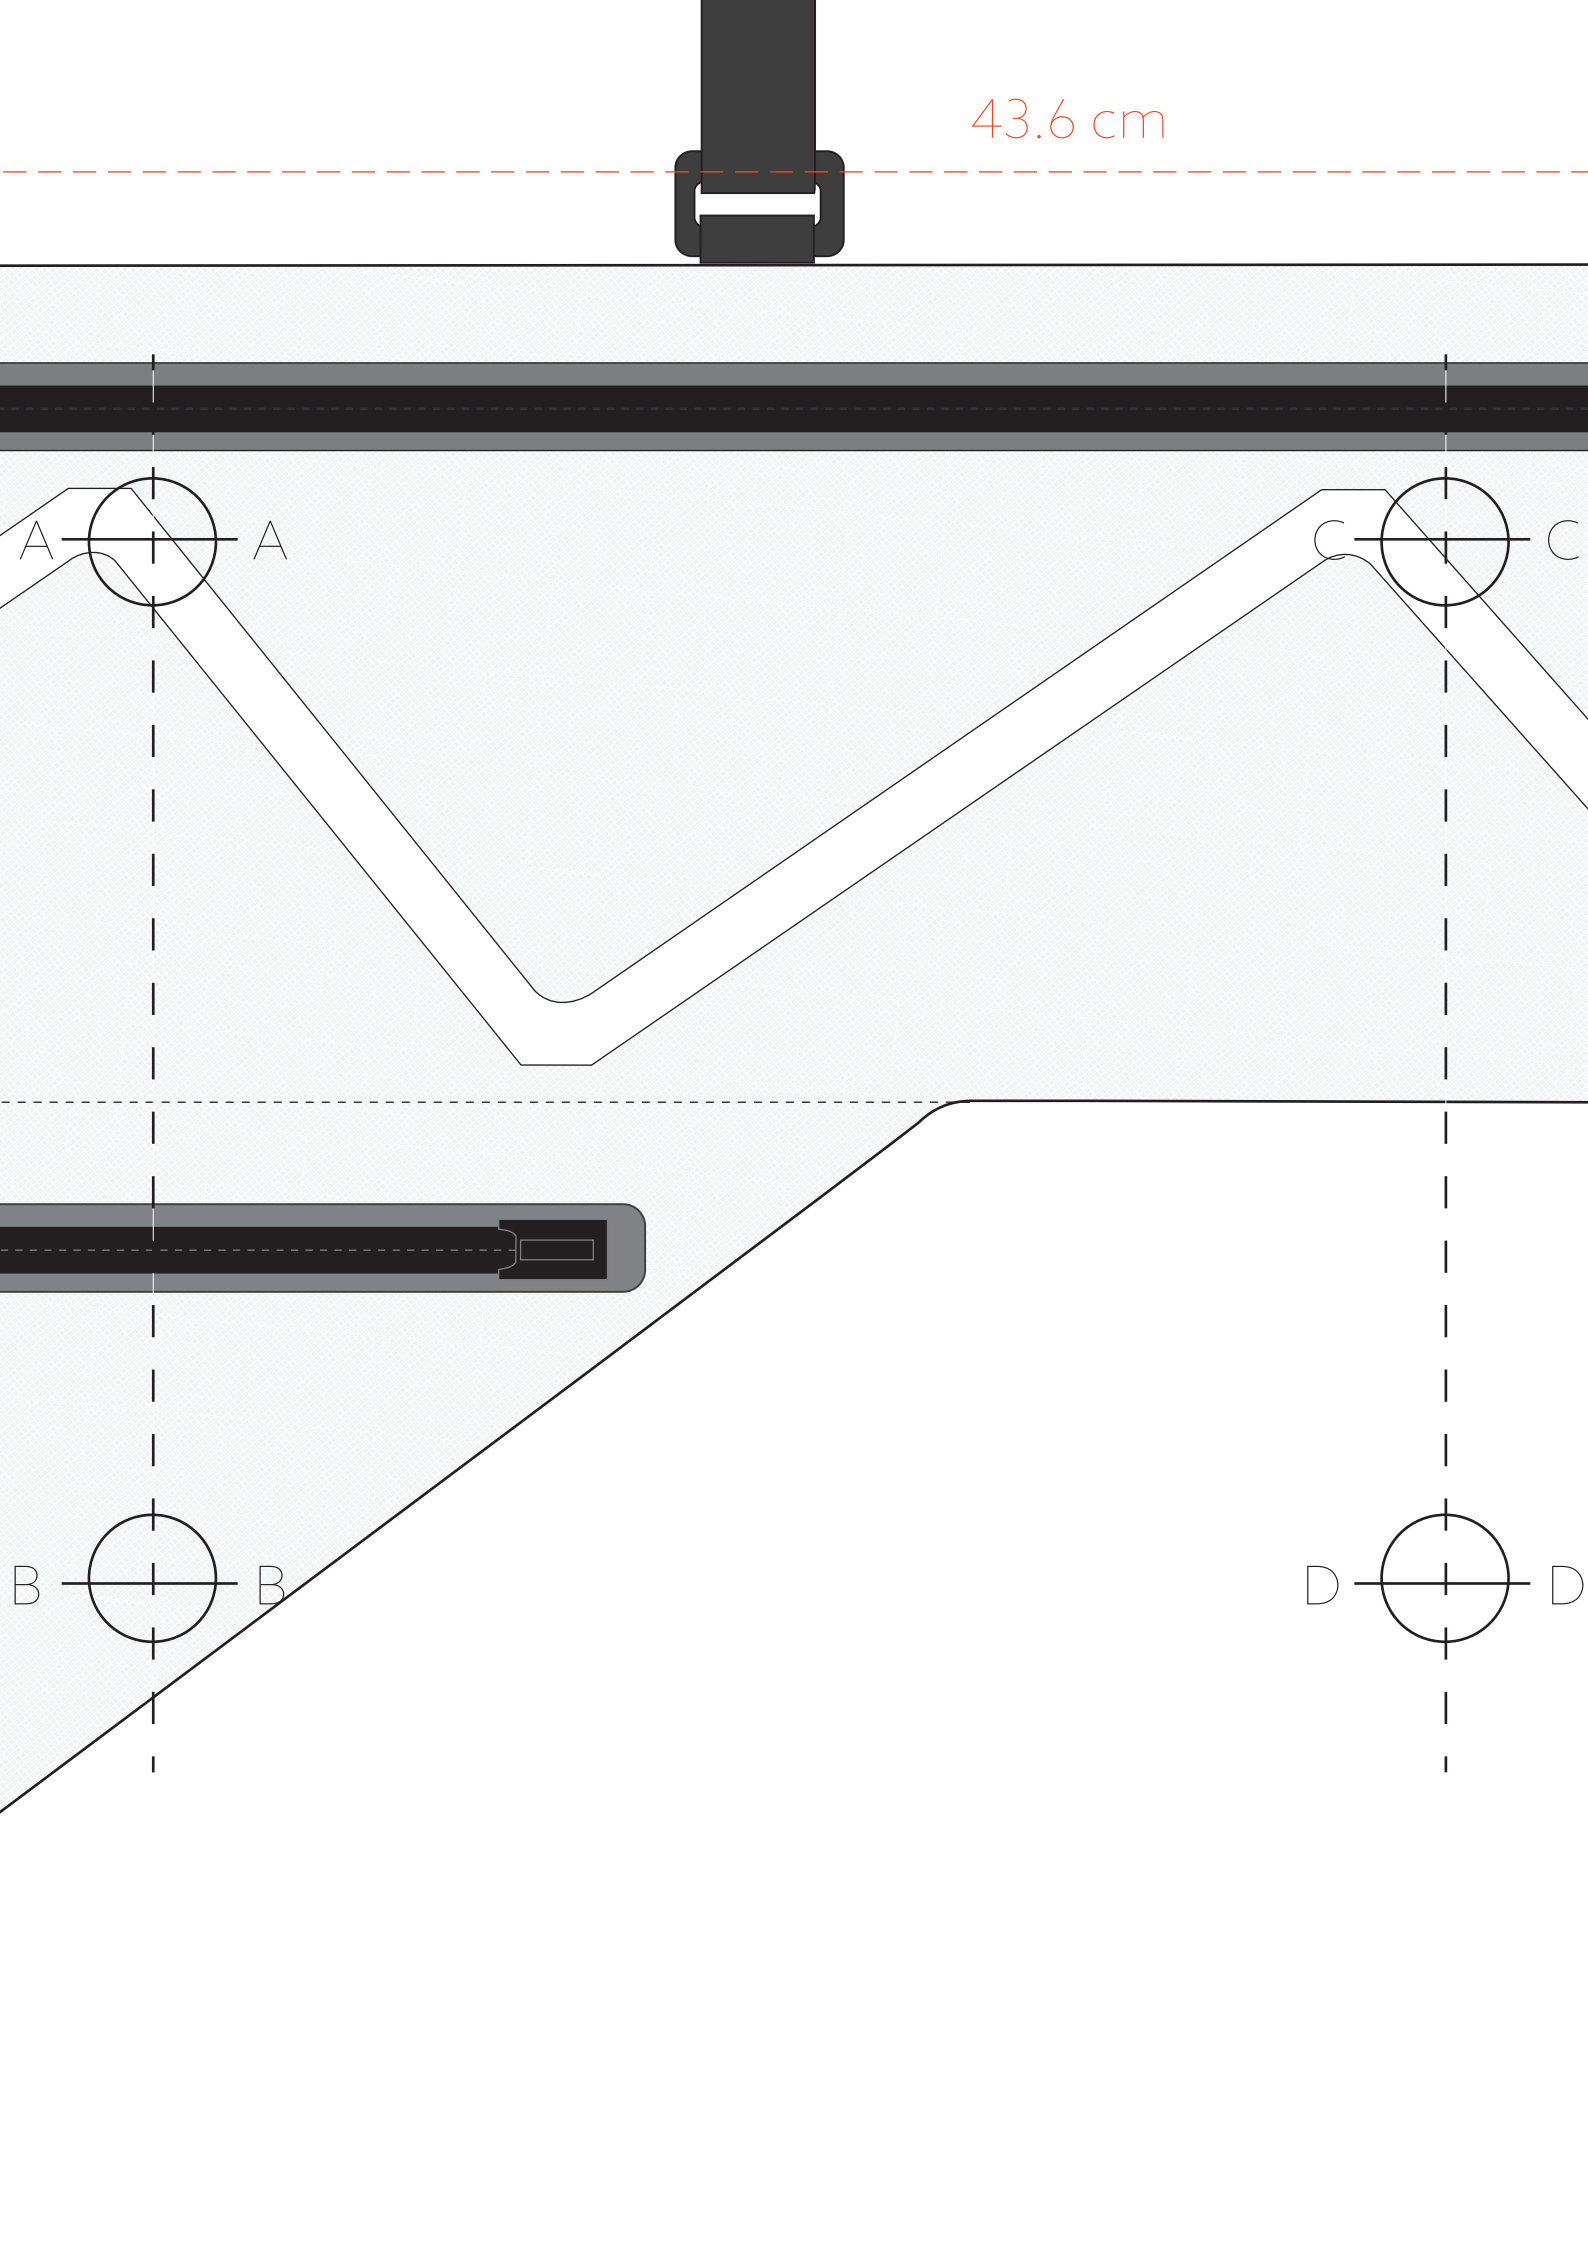

43.6 cm

FRAME BAG LARGE - 1:1

For printout on A4 paper (3 pages)

Note: don't scale!