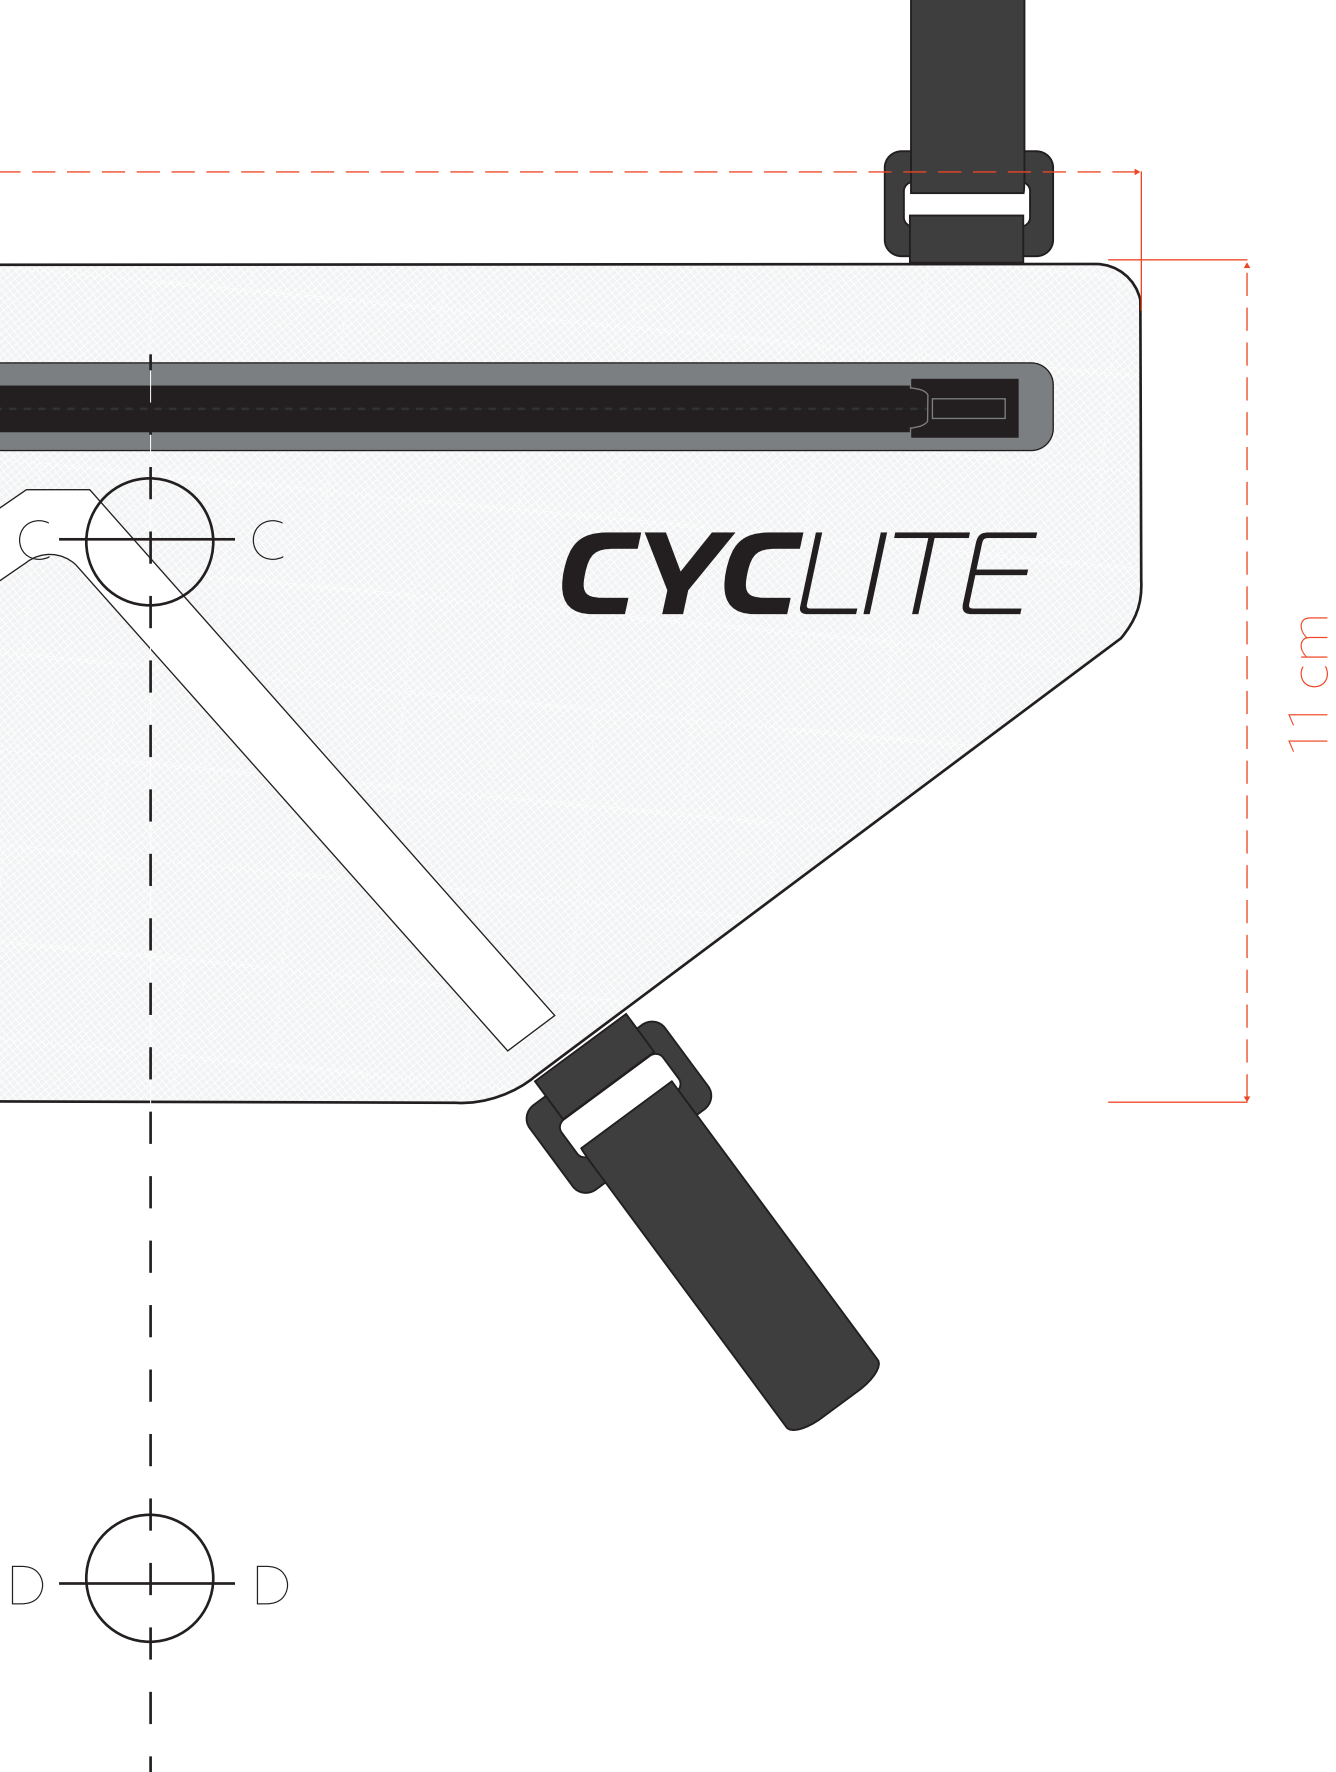

43.6 cm

FRAME BAG LARGE - 1:1

For printout on A4 paper (3 pages)

Note: don't scale!