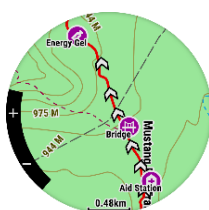

DATENBLATT

TACTIX® 7 AMOLED Edition

SCREENSHOTS

Up Ahead

PRODUKTPORTFOLIO

Artikelnummer	Artikelbezeichnung	EAN	UVP
010-02931-01	TACTIX® 7 AMOLED Edition	0753759329655	1.399,99 €

LOGISTIKDATEN

	TACTIX 7 OLED
Verpackungsabmessungen	9,1 x 11,2 x 7,05 cm
Verpackungsgewicht	238 g
Verpackungseinheit	1 Stück
Master Carton Abmessungen	38,4 x 37,8 x 40,3 cm
Master Carton Gewicht	15,2 kg
Master Carton Menge	60 Stück
Herkunftsland	Taiwan
Zolltarifnummer	8517620000

LIEFERUMFANG

TACTIX 7 OLED
1 x TACTIX 7 mit Nylon Armband
1 x QuickFit Silikonarmband Schwarz
1 x USB-C Lade-/Datenkabel
1 x Schnellstartanleitung

GARMIN®