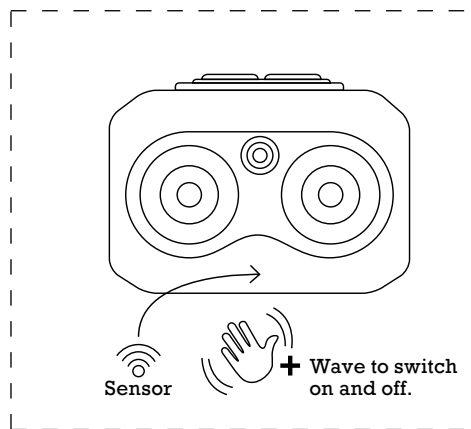

Long press to turn on the Red LED directly.

MODES SENSOR BUTTON

Red LED – 100% White – 100% Warm white.

Wave to switch on and off.

OFF BUTTON

Press the off button after 10sec in a mode and it switches directly off.

*based on the battery pack included

 **MODES ON BUTTON**

+ ON BUTTON

Long press to switch to red light.

 **SENSOR BUTTON**

+ MEMORY FUNCTION

When you switch off in a mode after 10 seconds and switch on again it starts in the last used mode.