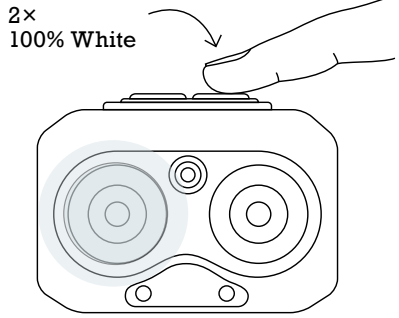

*based on the battery pack included

 **MODES ON BUTTON**

+ ON BUTTON

Long press to switch to red light.

 **SENSOR BUTTON**

+ MEMORY FUNCTION

When you switch off in a mode after 10 seconds and switch on again it starts in the last used mode.