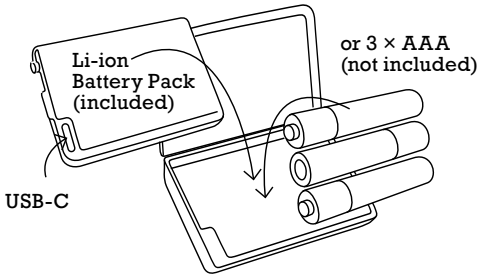

MATERIAL

100% recycled ABS housing, polyester strap.
Cable: Nylon braide, aluminium connector housing, copper wire.

DO NOT mix brands of batteries.
DO NOT mix new and used batteries.