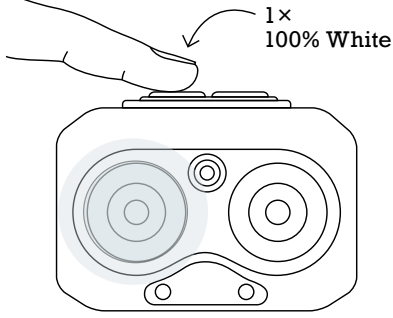

MODES ON BUTTON

+ ON BUTTON

Long press to switch to red light.