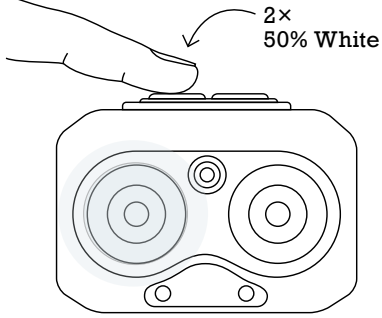

MODES ON BUTTON

+ ON BUTTON

Long press to switch to red light.