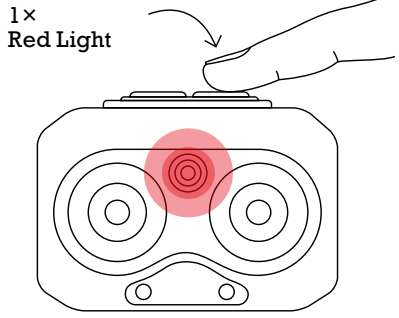

*based on the battery pack included

 **MODES ON BUTTON**

+ ON BUTTON

Long press to switch to red light.

 **SENSOR BUTTON**

+ MEMORY FUNCTION

When you switch off in a mode after 10 seconds and switch on again it starts in the last used mode.