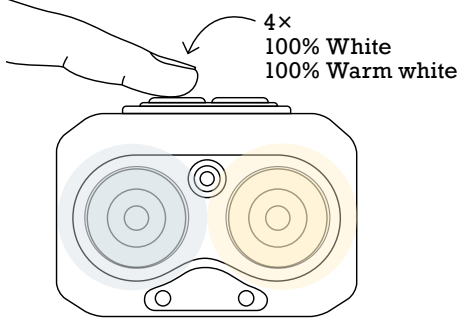

MODES ON BUTTON

+ ON BUTTON

Long press to switch to red light.