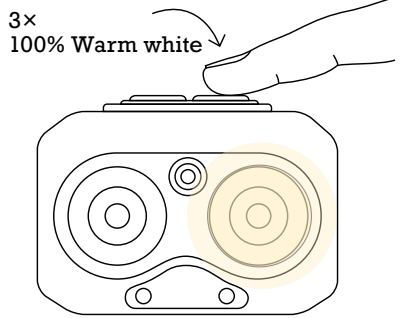

*based on the battery pack included

 **MODES ON BUTTON**

+ ON BUTTON

Long press to switch to red light.

 **SENSOR BUTTON**

+ MEMORY FUNCTION

When you switch off in a mode after 10 seconds and switch on again it starts in the last used mode.