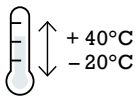

MATERIAL

100% recycled ABS housing, polyester strap.
Cable: Nylon braide, aluminium connector housing, copper wire.

DO NOT mix brands of batteries.
DO NOT mix new and used batteries.

USB-C

USB-C Cable (included)