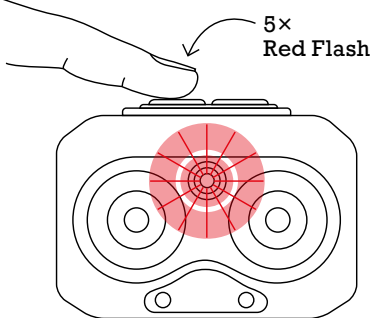

Long press to turn on the Red LED directly.

MODES SENSOR BUTTON

Red LED – 100% White – 100% Warm white.

Wave to switch on and off.

OFF BUTTON

Press the off button after 10sec in a mode and it switches directly off.

MEMORY FUNCTION

When you switch off in a mode after 10 seconds and switch on again it starts in the last used mode.

DURATION*

- 100% White – 8 hours
- 50% White – 17 hours
- 100% Warm white – 8 hours
- 100% White and Warm white – 5 hours
- 100% Red light – 13 hours
- Charging time 4 hours

*based on the battery pack included

 **MODES ON BUTTON**

+ ON BUTTON

Long press to switch to red light.

 **SENSOR BUTTON**

+ MEMORY FUNCTION

When you switch off in a mode after 10 seconds and switch on again it starts in the last used mode.