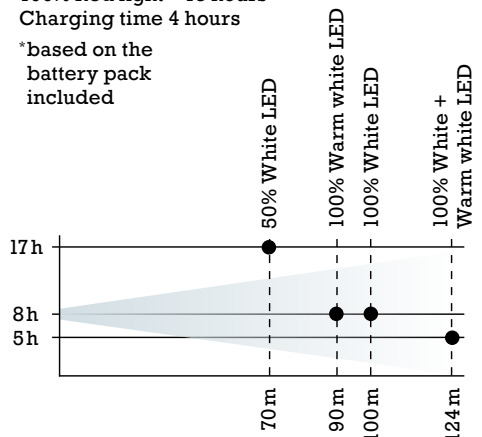

DURATION*

- 100% White – 8 hours
- 50% White – 17 hours
- 100% Warm white – 8 hours
- 100% White and Warm white – 5 hours
- 100% Red light – 13 hours
- Charging time 4 hours

*based on the battery pack included