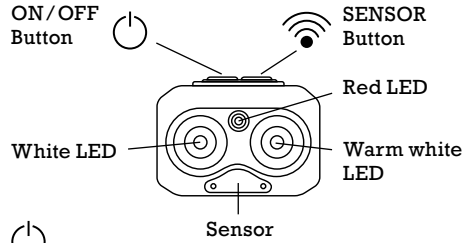

ESSENTIAL ELEMENTS AG

Flughofstrasse 52, CH - 8152 Glattbrugg
essential-elements.swiss

ESSENTIAL | ELEMENTS

TECHNICAL DATA

MODES ON BUTTON

100% White, 50% White – 100% Warm white – 100% White and Warm white – Red flash.