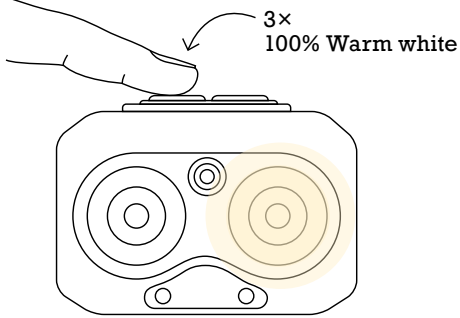

MODES ON BUTTON

+ ON BUTTON

Long press to switch to red light.