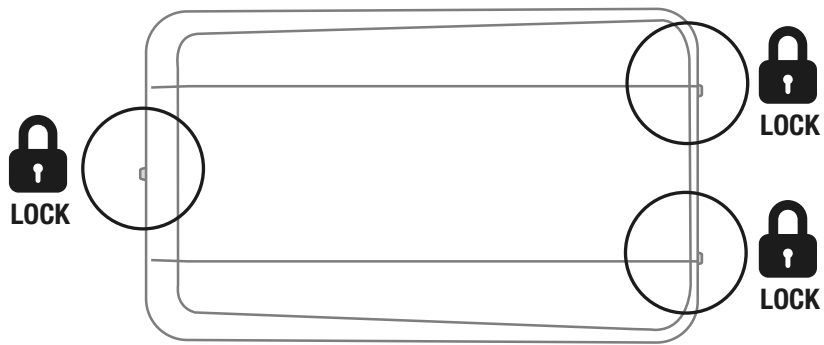

CLOSING

Chiusura • Fermeture • Schließung

13

 **ATTENTION**

NOT ok

14

18-20 cm

	AIRTOP SMALL	AIRTOP MEDIUM	AIRTOP LARGE
Standard ladder	✓ ok	✓ ok	✓ ok
Ladder 4X4	✗ NOT ok	✗ NOT ok	✗ NOT ok
Extra Long ladder	✗ NOT ok	✗ NOT ok	✗ NOT ok

15

16

ATTENTION

17

NOT ok

NOT ok

18

LAMP