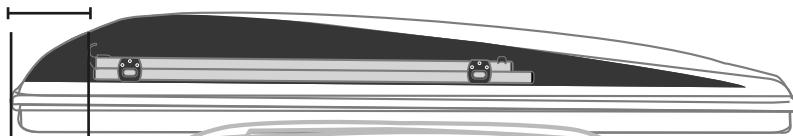

CLOSING

Chiusura • Fermeture • Schließung

13

 **ATTENTION**

NOT ok

14

18-20 cm

	AIRTOP SMALL	AIRTOP MEDIUM	AIRTOP LARGE
Standard ladder	✓ ok	✓ ok	✓ ok
Ladder 4X4	✗ NOT ok	✗ NOT ok	✗ NOT ok
Extra Long ladder	✗ NOT ok	✗ NOT ok	✗ NOT ok

15

16

ATTENTION

17

NOT ok

NOT ok

18

LAMP