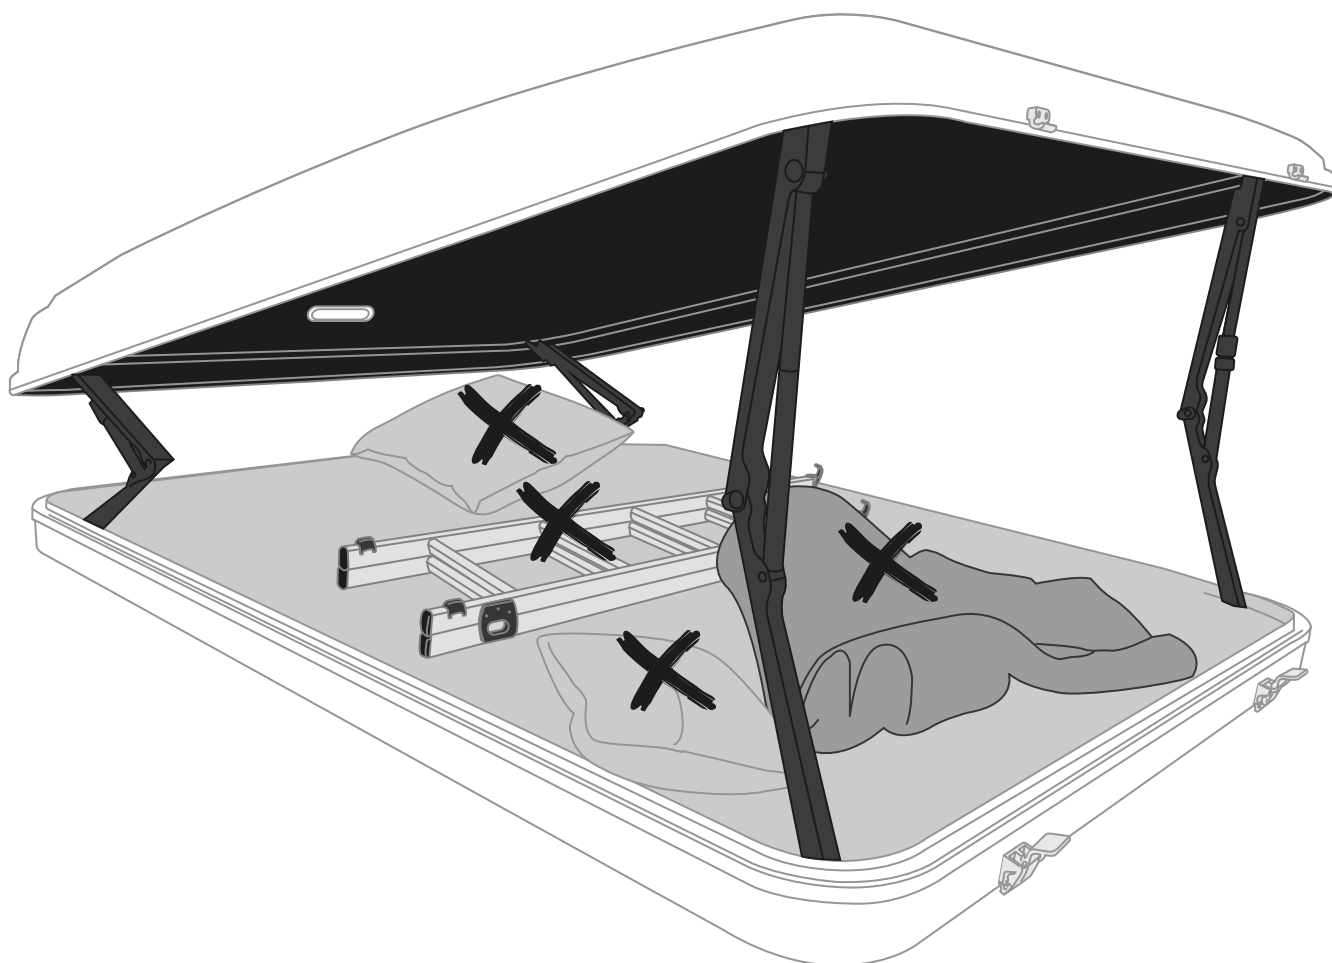

CLOSING

Chiusura • Fermeture • Schließung

13

 **ATTENTION**

NOT ok

14

18-20 cm

	AIRTOP SMALL	AIRTOP MEDIUM	AIRTOP LARGE
Standard ladder	✓ ok	✓ ok	✓ ok
Ladder 4X4	✗ NOT ok	✗ NOT ok	✗ NOT ok
Extra Long ladder	✗ NOT ok	✗ NOT ok	✗ NOT ok

15

16

ATTENTION

17

NOT ok

NOT ok

18

LAMP