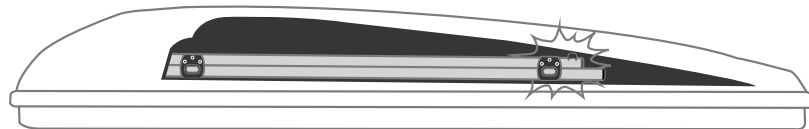

CLOSING

Chiusura • Fermeture • Schließung

13

 **ATTENTION**

NOT ok

14

18-20 cm

	AIRTOP SMALL	AIRTOP MEDIUM	AIRTOP LARGE
Standard ladder	✓ ok	✓ ok	✓ ok
Ladder 4X4	✗ NOT ok	✗ NOT ok	✗ NOT ok
Extra Long ladder	✗ NOT ok	✗ NOT ok	✗ NOT ok

15

16

ATTENTION

17

NOT ok

NOT ok

18

LAMP